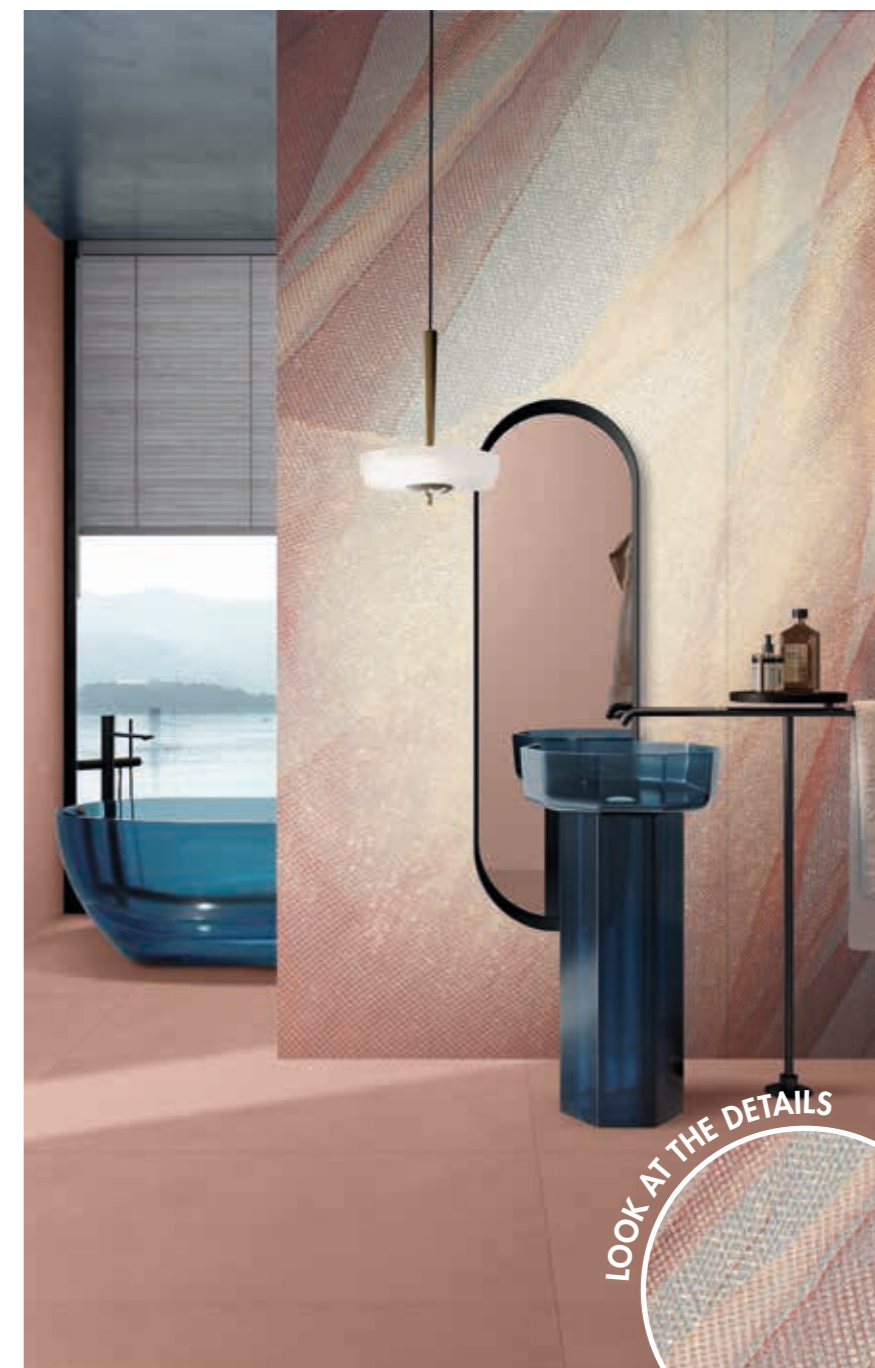

wall ALTEREGO COTTO

	▲	▼	Net LUX
120x280 48"x112"	6		0017262*
60x120 24"x48"	6		0017263**

* Articoli con ripresa grafica tra le diverse lastre contenuta entro una tolleranza massima di 3 mm.

Items with a graphic clearance among the different slabs ranging within 3 mm.

** Articolo composto da pattern grafici diversi che non prevedono agganci tra loro e miscelati in modo casuale. Non si garantisce pertanto la presenza costante di tutti i soggetti.

This item is produced with different graphic patterns, randomly packed and delivered.