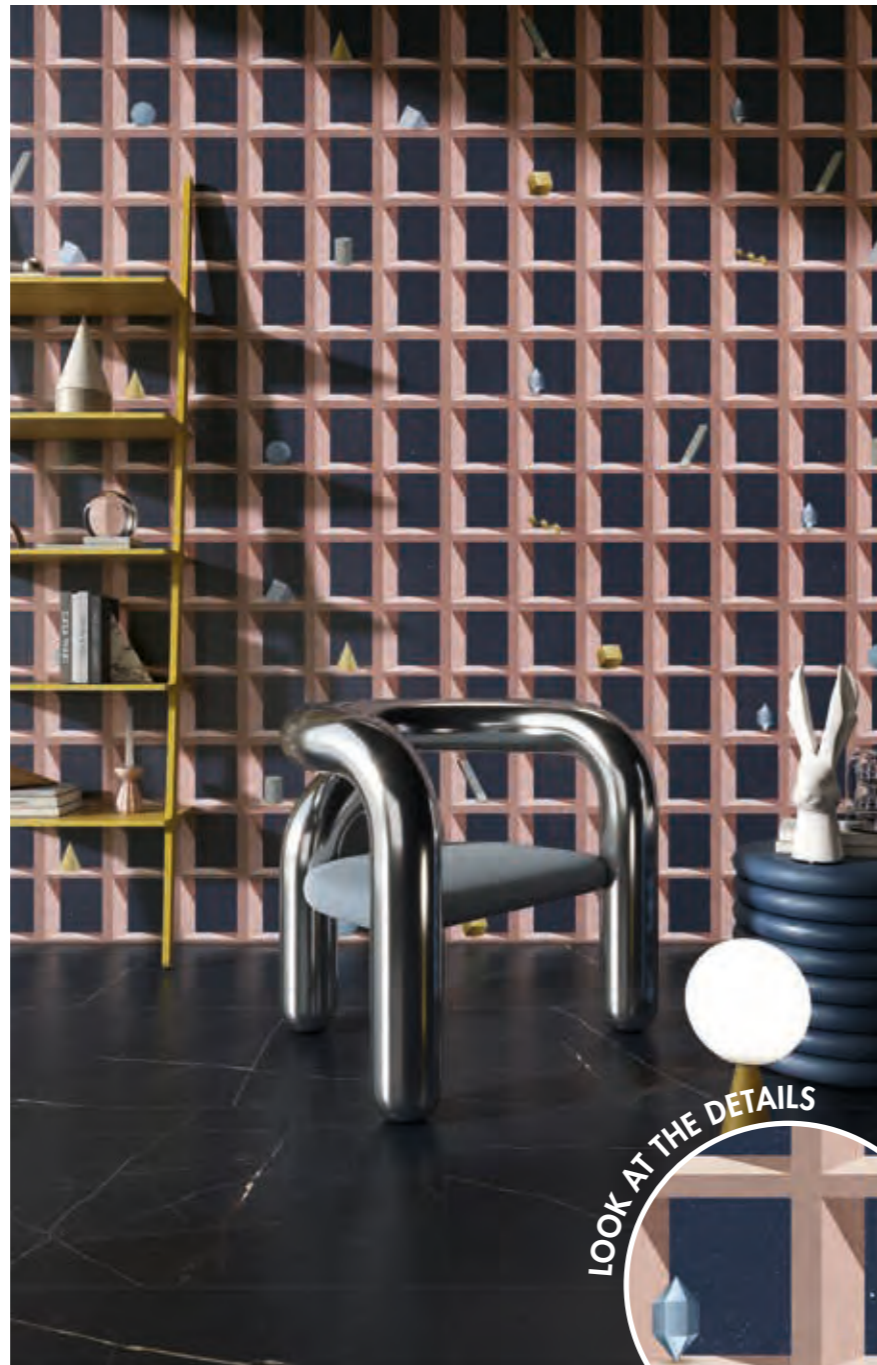

floor
SENSI 900 PRECIOUS BLACK