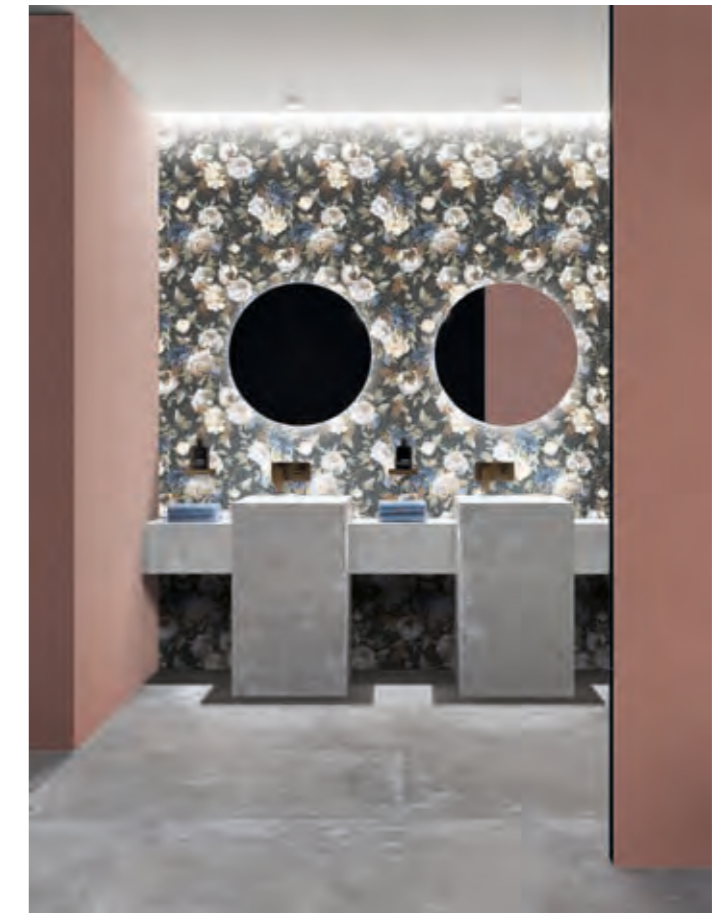

Items with a graphic clearance among the different slabs ranging within 3 mm.

LOOK AT THE DETAILS

floor  
GHOST GREY

wall  
ROMANTIC - PAPRIKA

floor  
BLEND CONCRETE ASH

wall  
MAUI - PHARD - WHALE

floor  
ECO CHIC ALMOND