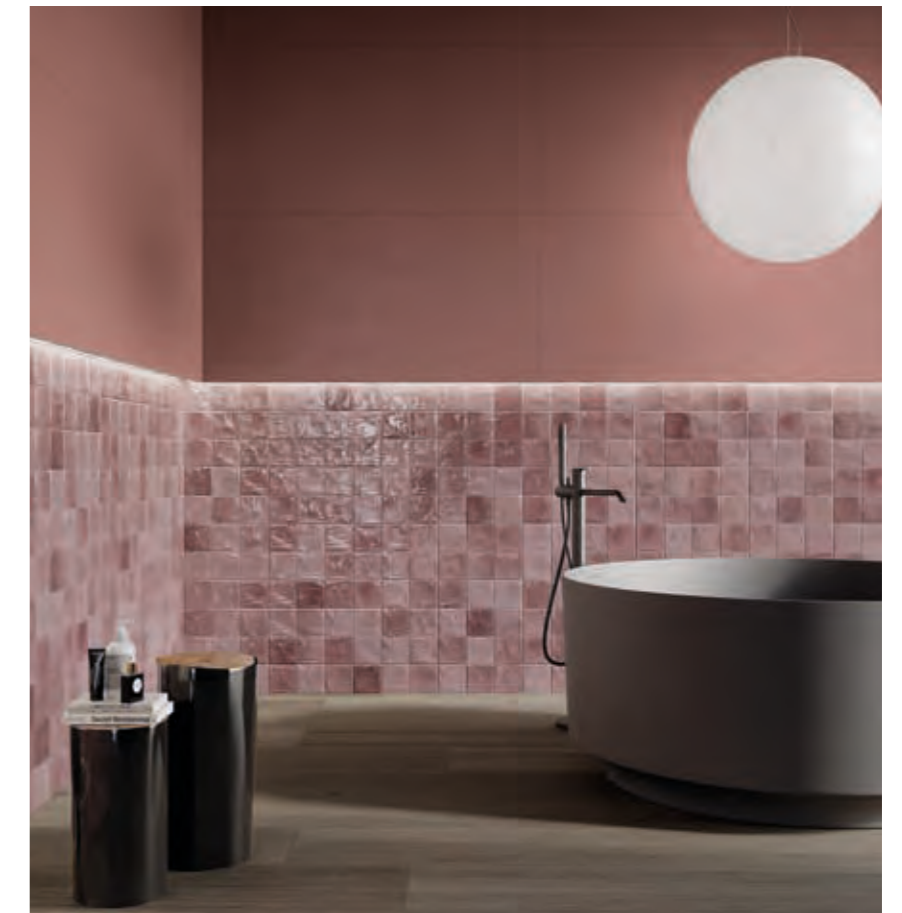

floor POETRY WOOD MUD wall PAPRIKA - POETRY COLORS BLUSH