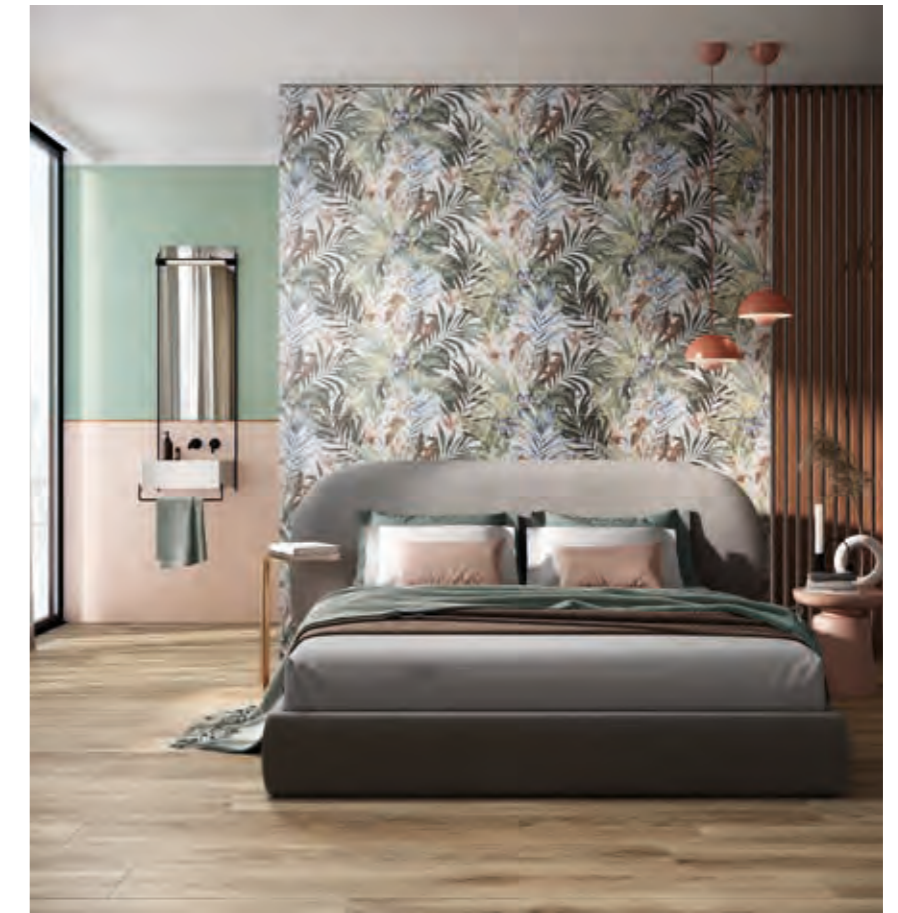

floor
ECO CHIC AVANA

wall
CARIBBEAN - POWDER - MINT